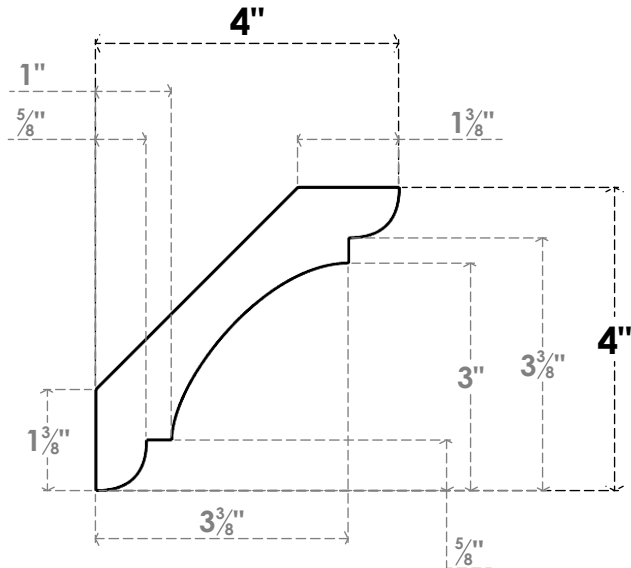

ITEM NUMBER: BRCPC035X04000X04000OLY

3 1/2"W X 4"D X 4"H OLYMPIC ARCHITECTURAL GRADE PVC CLOSED KNEE BRACE

SIDE PROFILE

FRONT PROFILE

ISOMETRIC

EKENA MILLWORK
2300 WEST MAIN ST.
CLARKSVILLE, TX 75426
TOLL FREE: 866-607-0453
WWW.EKENAMILLWORK.COM