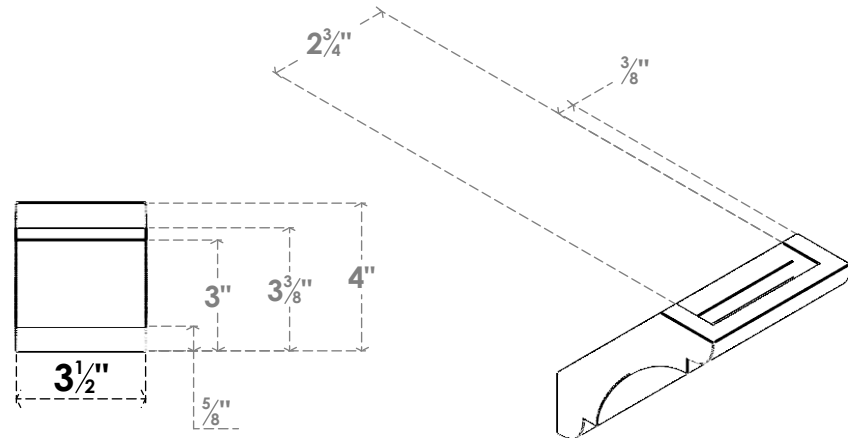

ITEM NUMBER: BRCPC035X04000X04000OLY

3 1/2"W X 4"D X 4"H OLYMPIC ARCHITECTURAL GRADE PVC CLOSED KNEE BRACE

SIDE PROFILE

FRONT PROFILE

ISOMETRIC

EKENA MILLWORK
2300 WEST MAIN ST.
CLARKSVILLE, TX 75426
TOLL FREE: 866-607-0453
WWW.EKENAMILLWORK.COM